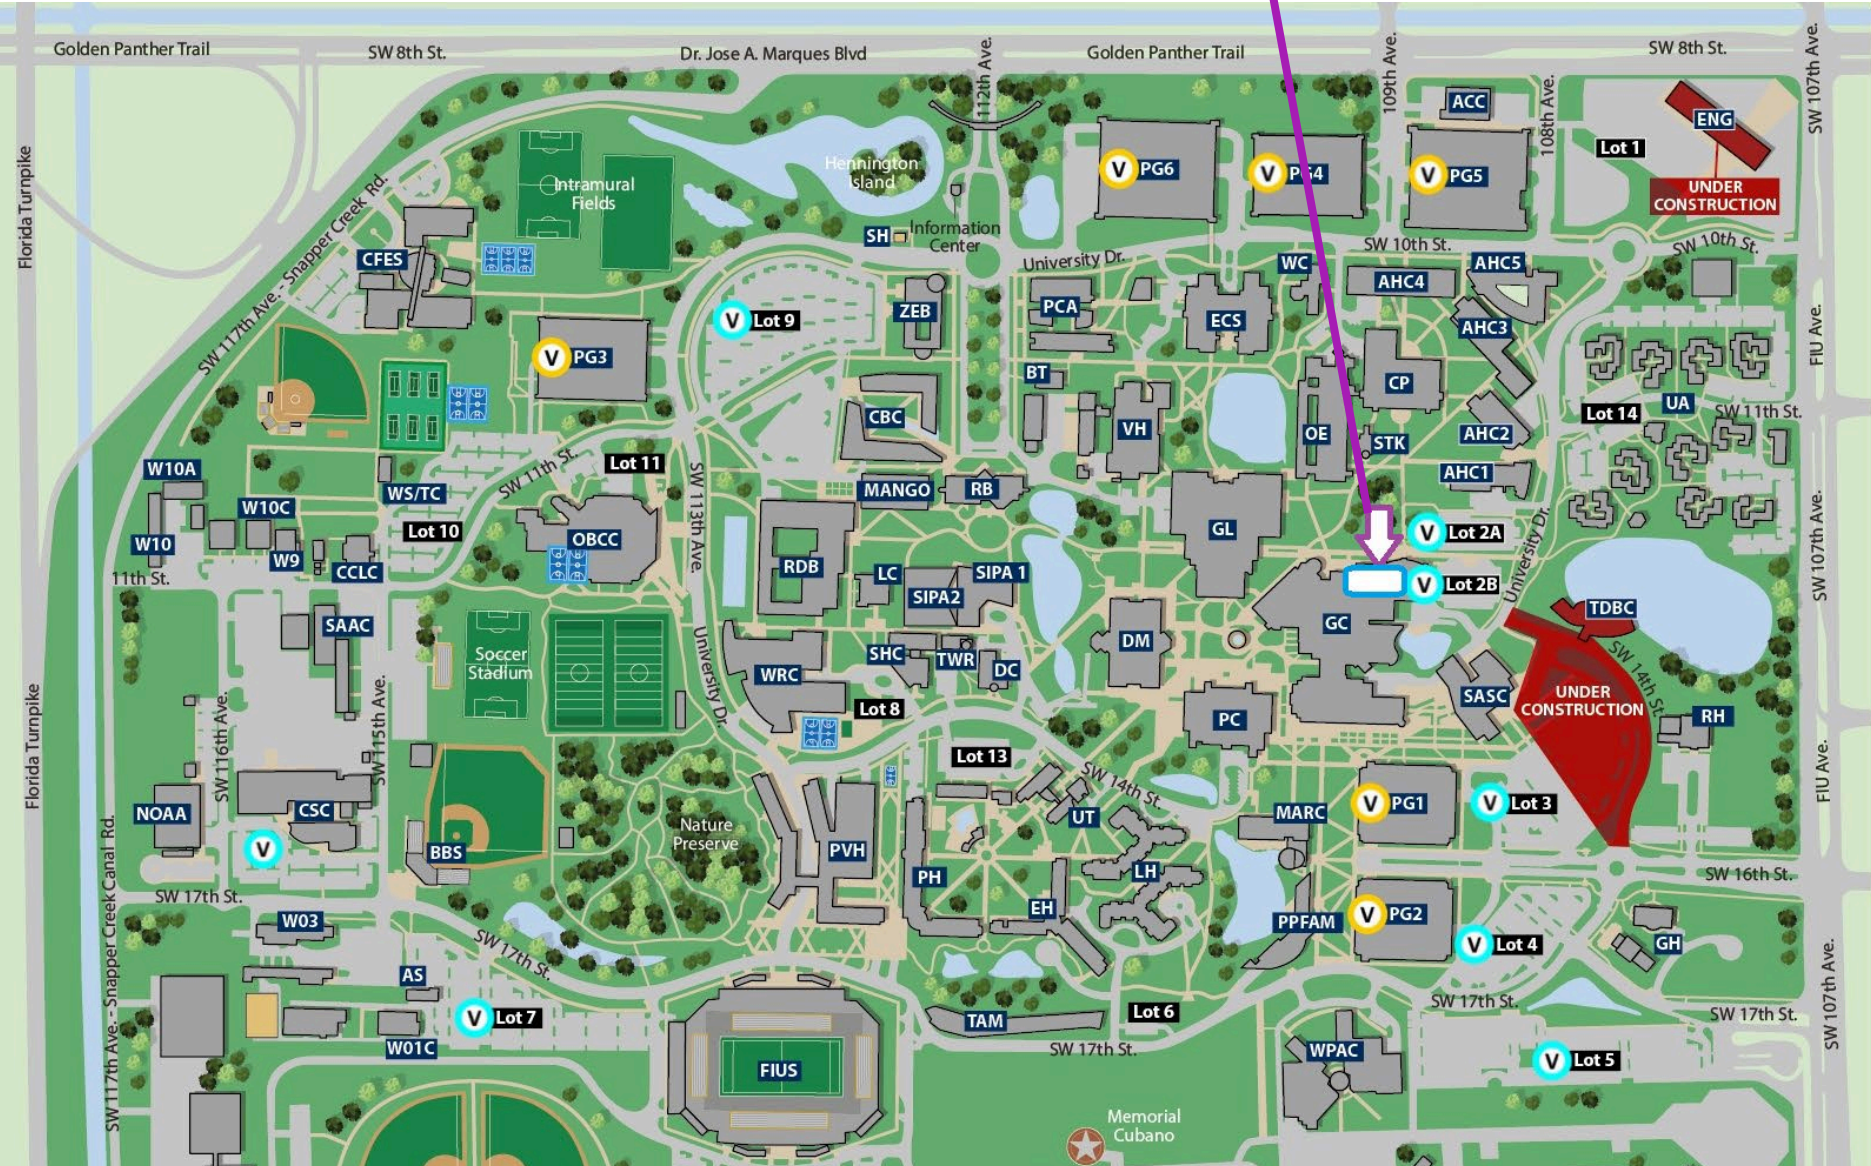

- ✓ **November 30th**: Senior students from **engineering majors, construction management and internet on things**
- ✓ **December 1st**: Senior students from **computer science and cybersecurity majors**

Graham Center Ballroom entrance is here

Visitor Parking West

- V** Visitor Parking Garages
 - PG3 - Red Garage
- V** Visitor Parking Lots
 - Lot 7
 - CSC
 - Lot 9

Visitor Parking East

- V** Visitor Parking Garages
 - PG1 - Gold Garage
 - PG2 - Blue Garage
 - PG4 - Panther Garage
 - PG5 - Market Station
 - PG6 Tech Station
- V** Visitor Parking Lots
 - Lot 2A
 - Lot 2B
 - Lot 3
 - Lot 4
 - Lot 5